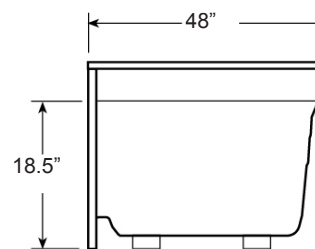

Bonaire™ 4848 Shower Base

model number: DR52 (LH),
EU20 (RH)

exterior dimensions:
48" L x 48" W x 24-1/2" H

Bonaire™ 4848 Shower Base

Model: DR52 and EU20

Ordering Information

Product Code

DR52 Bonaire™ 4848 Shower Base, Left Hand
EU20 Bonaire™ 4848 Shower Base, Right Hand

PRODUCT SPECIFICATIONS AND AVAILABILITY ARE SUBJECT TO CHANGE WITHOUT NOTICE

Specifications

Overall Dimensions

48" L x 48" W x 24-1/2" H
(1219 mm L x 1219 mm W x 622 mm H)

Product Weight

66 lb (30 kg)

Floor Loading

32 lb/ft² (156 kg/m²)

Bonaire™ 4848 Shower base, Left Hand (DR52)

SIDE VIEW

END VIEW